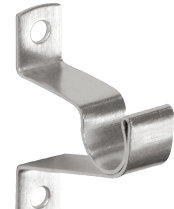

### CLIP RINGS

Bronze

Black

Brass

Satin Silver

### CAFÉ ROD BRACKETS

Bronze

Black

Brass

Decorative Brass

Satin Silver

### CURTAIN ROD BRACKETS

Double

Single

Double

### HOOKS

Pin-On Pointed Top

Pin-On Extra Long

Slip-In 3 x 1/8 in

Slip-In 3 x 1/2 in

Slip-In 3 x 1 in

1 in Brass • Espresso

Decorative Brass